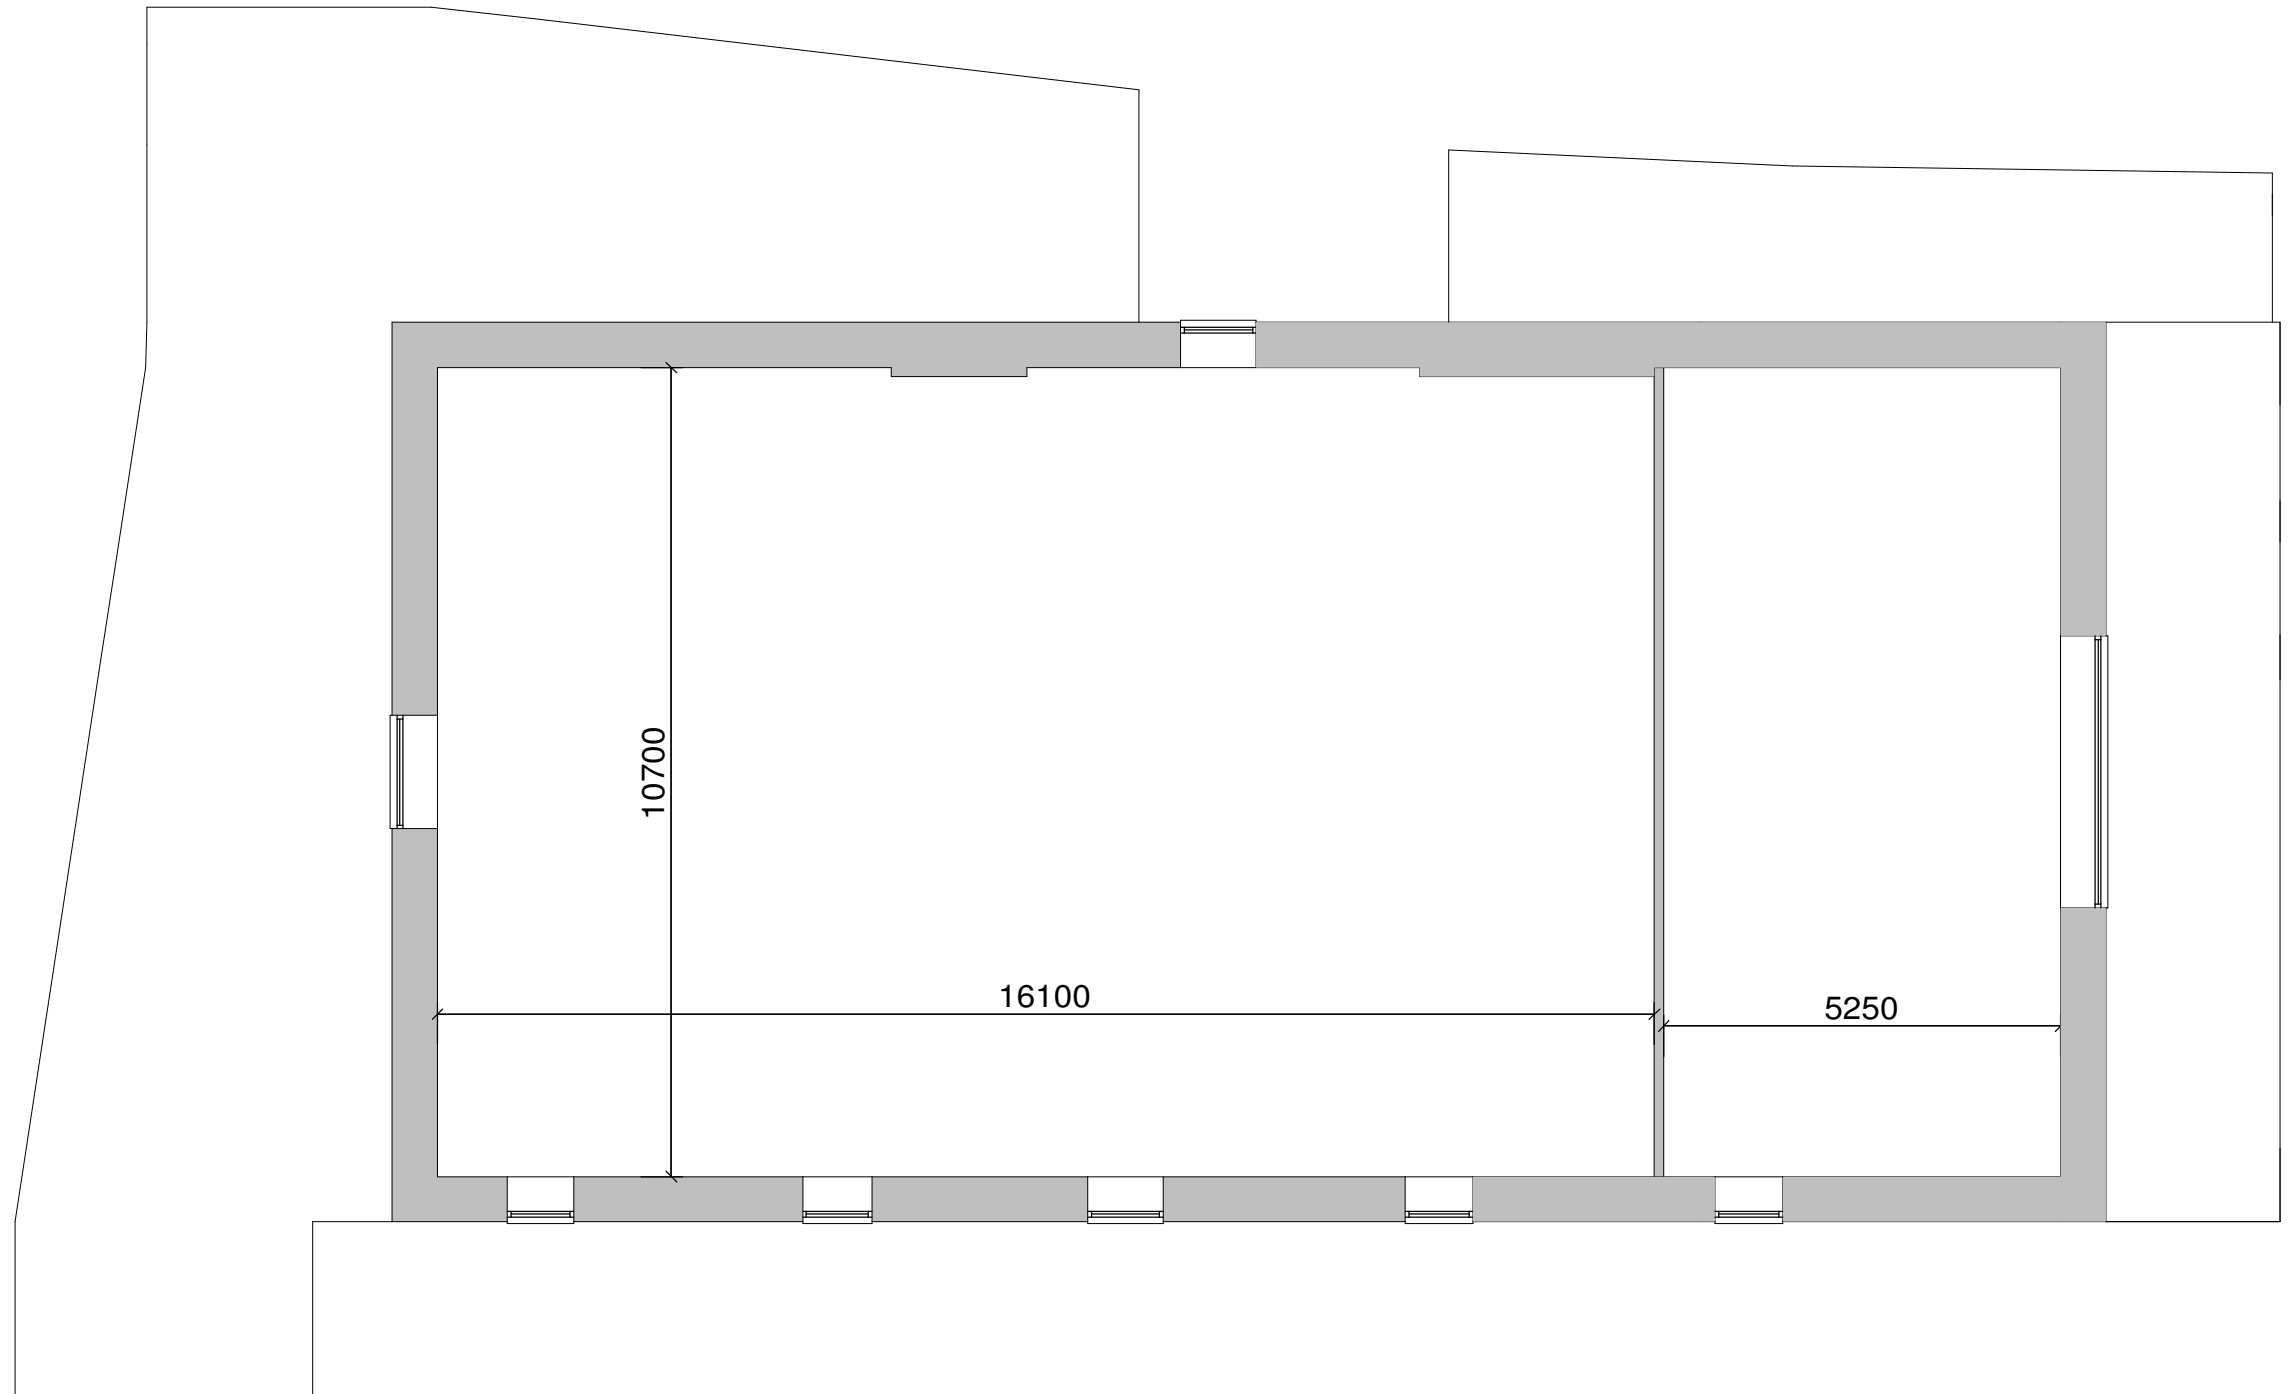

NOTES:
All dimensions must be checked on site and not scaled from this drawing.

NOTE : DIMENSIONS ARE FOR GUIDANCE ONLY AND SHOULD BE CHECKED ON SITE

A	Date	Revisions
-	-	-

©copyright
MARTIN WATTS ARCHITECTURAL ASSOCIATES LTD
CYSWLLT PENSAERNIOL CYF.
Maesyreos, Llanwrda SA198HD
T. 01550 777 591
M. 07854 149 915
mfmw44@gmail.com
www.mfmwattsarchitectural.co.uk

Client
-
DIocese of ST. DAVIDS

Job Title
-
PARISH HALL
LLANELLI SA15 3DD

Drawing Title
-
FIRST FLOOR PLAN

Scale
-
1:100 A3 SHEET

Date
-
18/05/2018

Drawn by
-

Dwg No.	Rev.
- DWG 2 OF 2	-