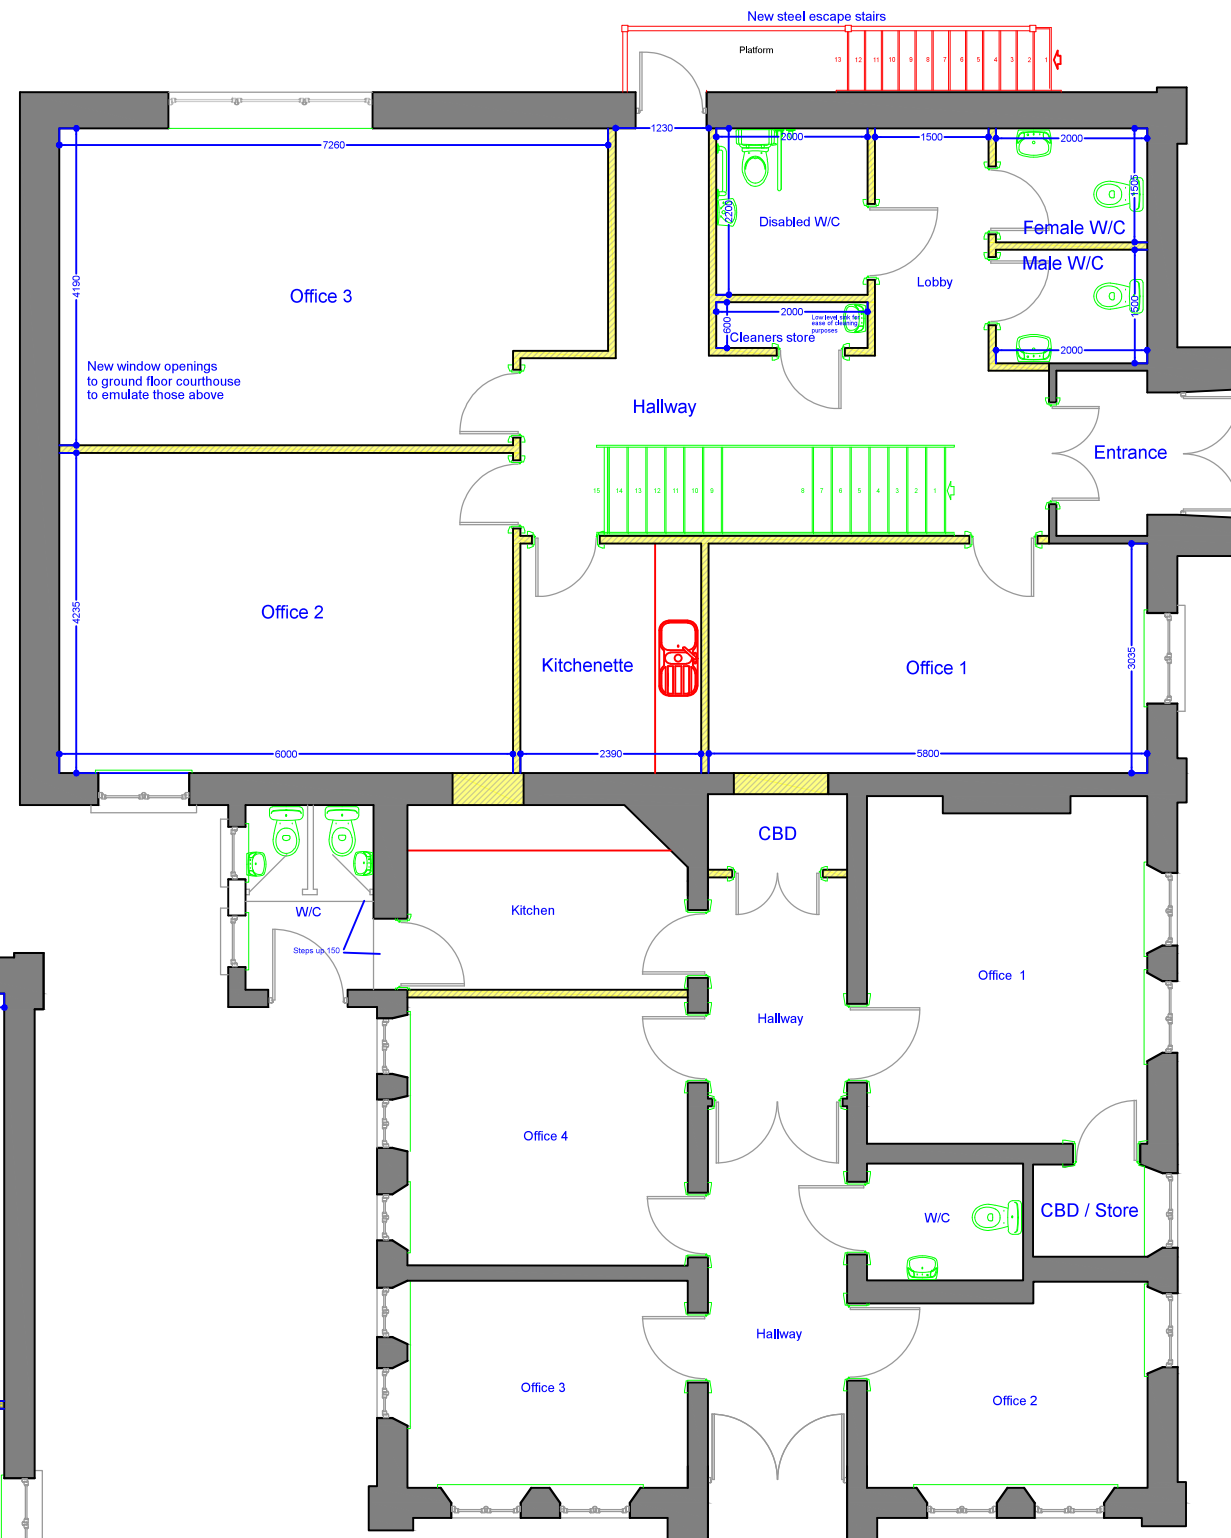

Paper size
A3

DR Design

Architectural Services

Davies Richards Design Ltd.
Llandeilo - 01558 823351
Mumbles - 01792 347692

E-MAIL - info@daviesrichardsdesign.com
WEB - www.daviesrichardsdesign.com

Proposed courthouse ground floor layout plan

Proposed courthouse first floor layout plan

JOB TITLE :
**Aspect developments
Former Police Station
College Street
Ammanford
SA18 2PN**

Do Not Scale From This Drawing

DRAWING TITLE :
Proposed layout plan

Original paper size - A3

| | |
|--------------------------|------------------------------|
| SCALE : 1:100 | DWG STATUS: Sketch |
| DRAWN BY : CJW | DATE : 12/7/2016 |

| | |
|---------|----------|
| PLAN No | REVISION |
|---------|----------|