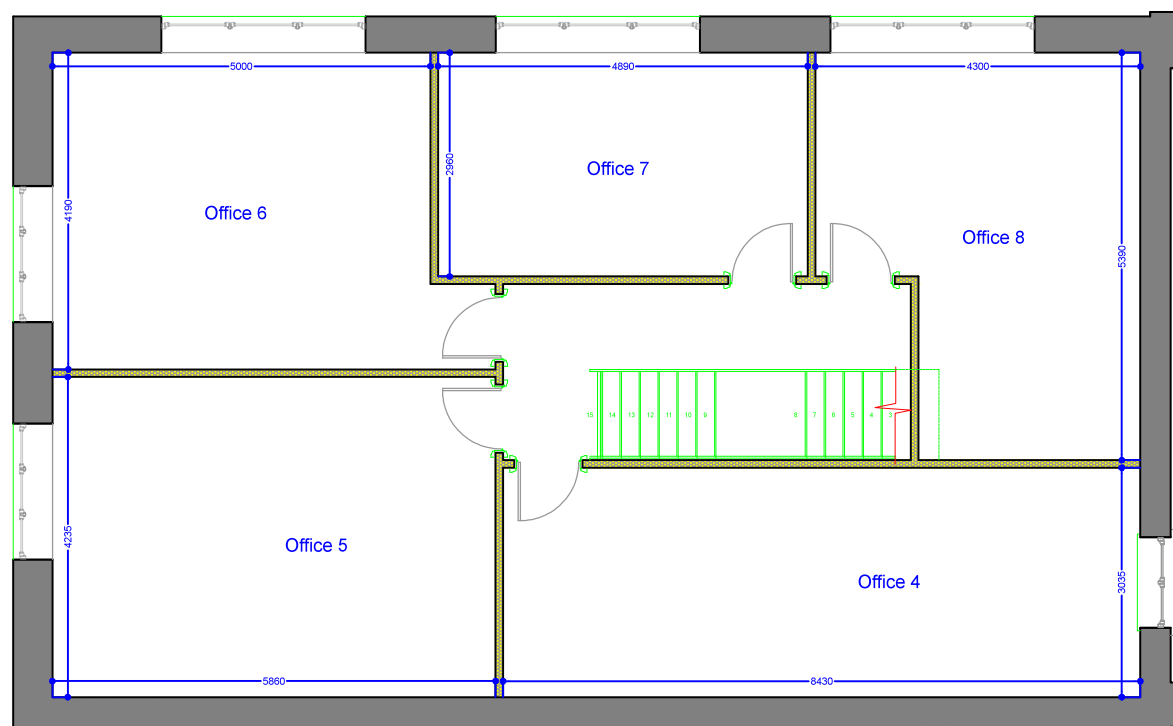

Paper size
A3

DR Design

Architectural Services

Davies Richards Design Ltd.
Llandeilo - 01558 823351
Mumbles - 01792 347692

E-MAIL - info@daviesrichardsdesign.com
WEB - www.daviesrichardsdesign.com

Proposed courthouse ground floor layout plan

Proposed courthouse first floor layout plan

JOB TITLE :
**Aspect developments
Former Police Station
College Street
Ammanford
SA18 2PN**

Do Not Scale From This Drawing

DRAWING TITLE :
Proposed layout plan

Original paper size - A3

| | |
|--------------------------|------------------------------|
| SCALE : 1:100 | DWG STATUS: Sketch |
| DRAWN BY : CJW | DATE : 12/7/2016 |

| | |
|---------|----------|
| PLAN No | REVISION |
|---------|----------|