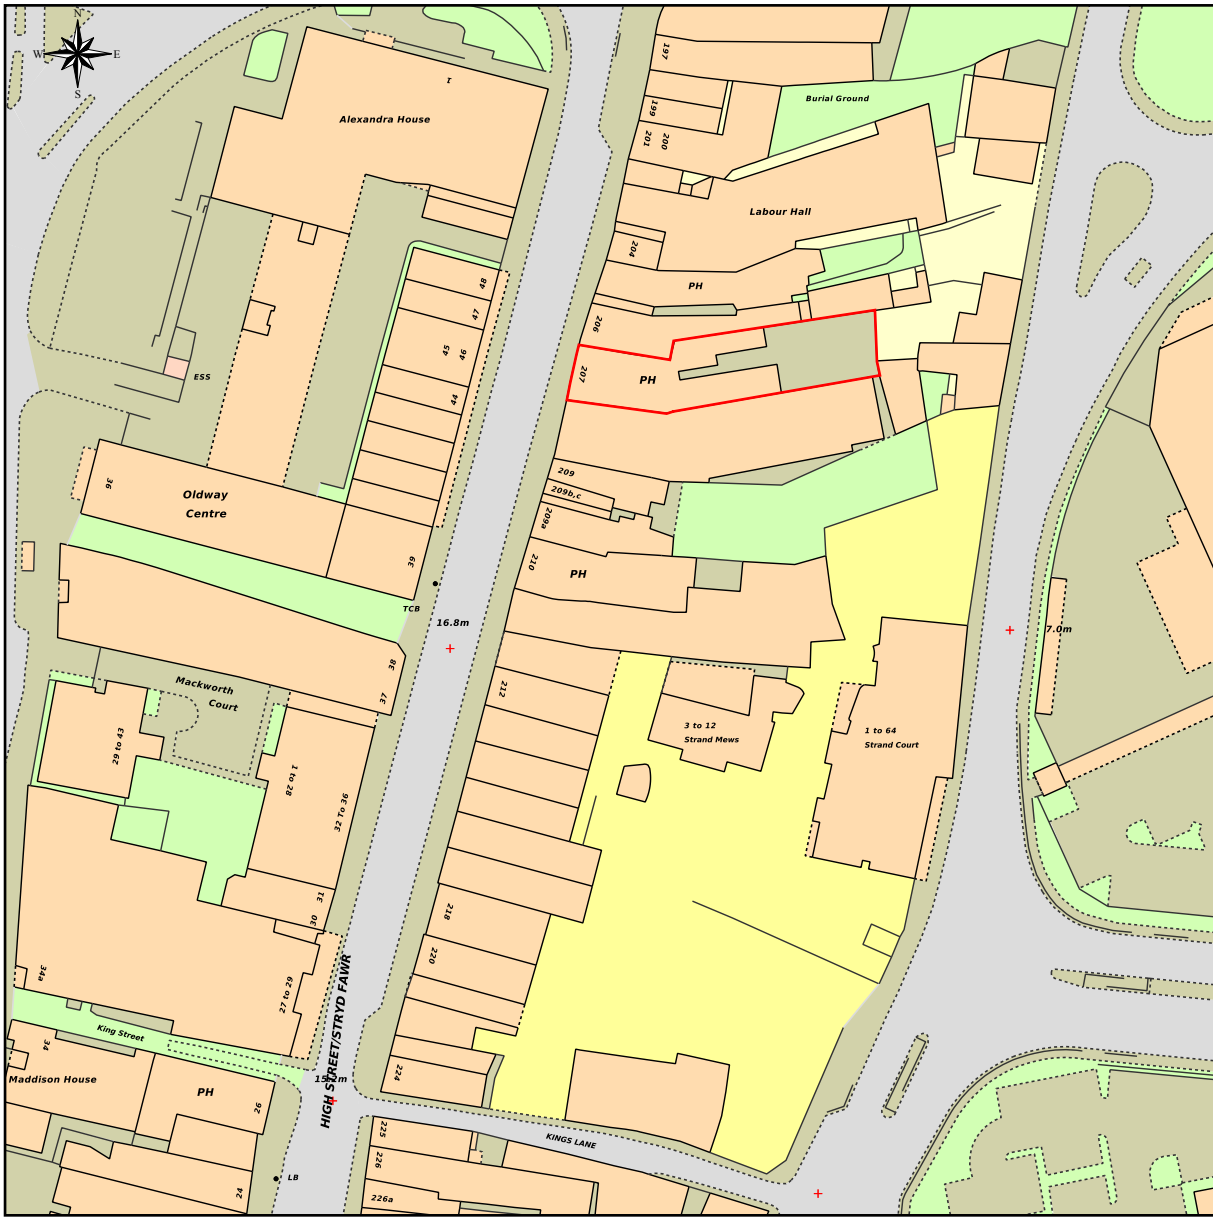

Adam & Eve PH, 207 High Street, Swansea, SA1 1PE

This Plan includes the following Licensed Data: OS MasterMap Colour PDF Site Plan by the Ordnance Survey National Geographic Database and incorporating surveyed revision available at the date of production. Reproduction in whole or in part is prohibited without the prior permission of Ordnance Survey. The representation of a road, track or path is no evidence of a right of way. The representation of features, as lines is no evidence of a property boundary. © Crown copyright and database rights, 2014. Ordnance Survey 0100031673

0m 20m 40m 60m 80m 100m

Scale: 1:1250, paper size: A4